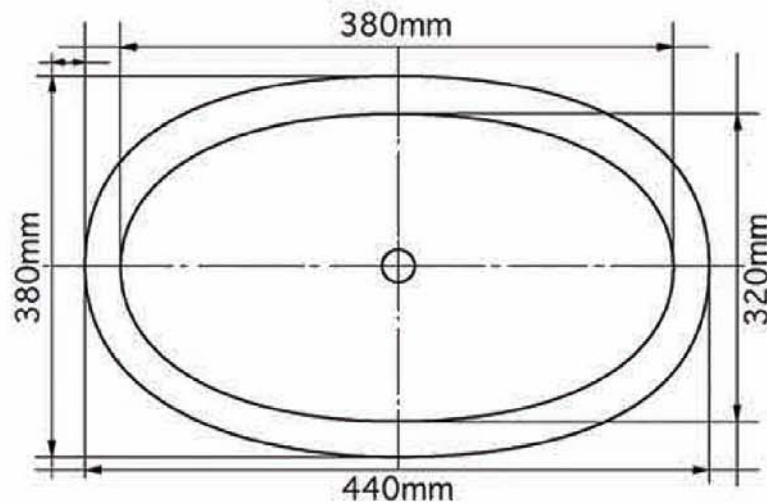

# Castello Luxury Basins

Basins to  
match baths

Ovalis Basin

Code: OVB1

Dimensions (mm):

L-580  
B-490  
H-165

Ovalis Basin

Code: OVB2

Dimensions (mm):

L-440  
B-380  
H-145

Oval freestanding