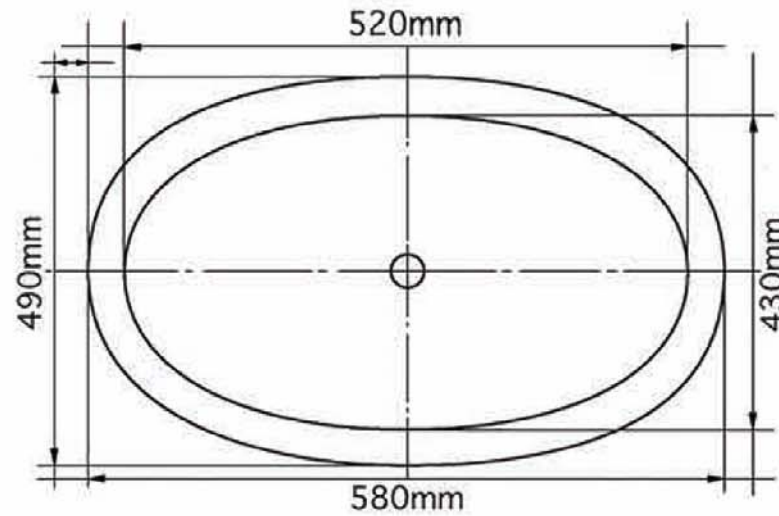

# Castello Luxury Basins

Basins to  
match baths

Ovalis Basin

Code: OVB1

Dimensions (mm):

L-580  
B-490  
H-165

Ovalis Basin

Code: OVB2

Dimensions (mm):

L-440  
B-380  
H-145

Oval freestanding